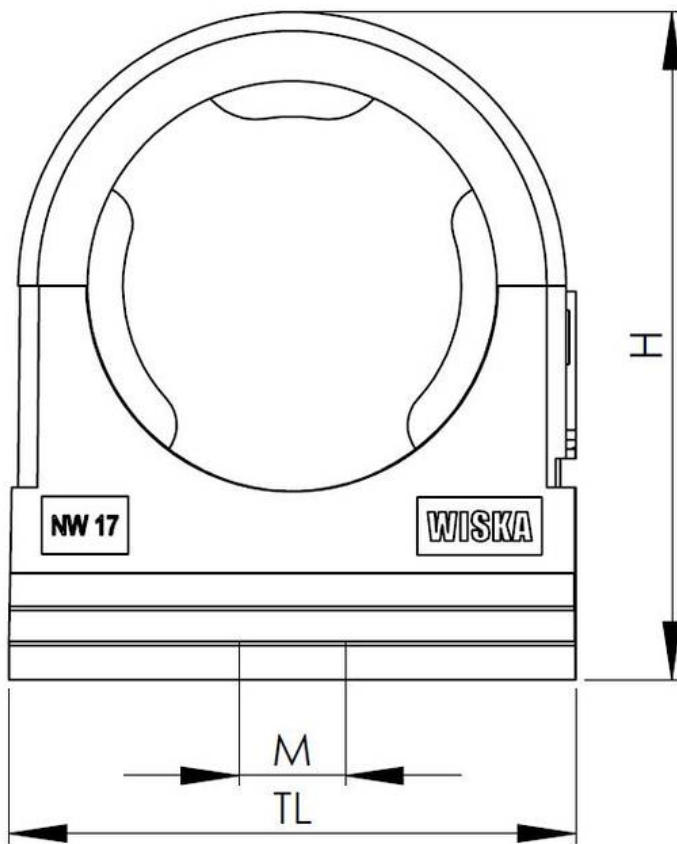

Your Contact:

WISKA Hoppmann GmbH

Kisdorfer Weg 28 · 24568 Kaltenkirchen · Germany

☎ +49-4191-508-0 · 📠 +49-4191-508-209

contact@wiska.de · www.wiska.com