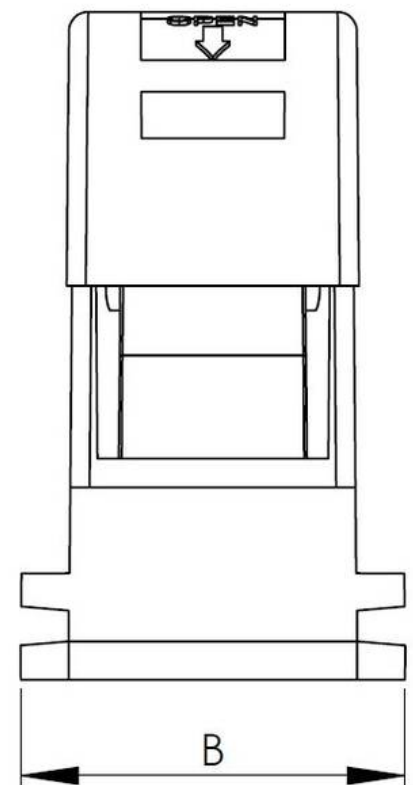

Your Contact:

WISKA Hoppmann GmbH

Kisdorfer Weg 28 · 24568 Kaltenkirchen · Germany

☎ +49-4191-508-0 · 📠 +49-4191-508-209

contact@wiska.de · www.wiska.com