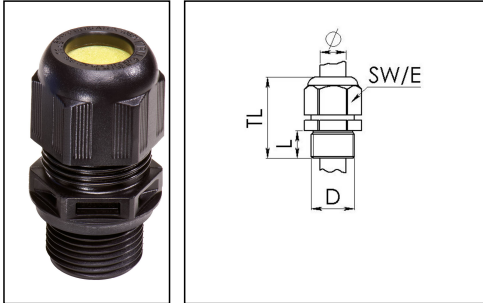

## ESKE/1-L-e 12

Ex-cable gland, polyamide with long thread, RAL 9005, M12

Products may differ in size, colour and appearance to those shown. If you require further information or customisation, please contact us directly.

Material cable gland	Polyamide
Material sealing gasket	EPDM
Temp. range min	15 °C
Temp. range max	65 °C
Protection class	IP66 / IP68 (5 bar 30 min)
Type of protection	Ex eb, Ex tb
Ex-Certificate	IECEX, ATEX
Glow wire test	750 °C
Thread type	M
Ø Connection thread D	12
Lead	1,5
Length screw-in thread L	15 mm
Ø cable diameter min	3 mm
Ø cable diameter max	6 mm
Key width SW	16 mm
Collar diameter (E)	18 mm
Total length TL	35 mm - 40 mm
Install. torques fitting	2 N m
Install. torques cap nut	2 N m
Equipment	Incl. connection thread gasket
Product Color	RAL 9005
Order no. RAL 9005	10103379
Type	ESKE/1-L-e 12
Packing unit	50
EAN number	4007685083188