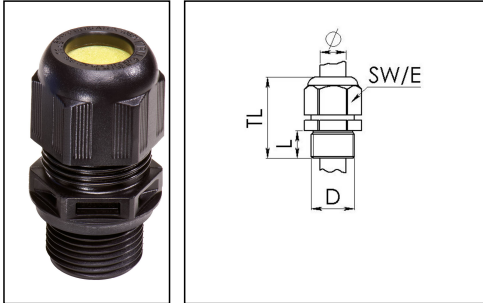

ESKE/1-L-e 20

Ex-cable gland, polyamide with long thread, RAL 9005, M20

Products may differ in size, colour and appearance to those shown. If you require further information or customisation, please contact us directly.

Material cable gland	Polyamide
Material sealing gasket	EPDM
Temp. range min	-40 °C
Temp. range max	75 °C
Protection class	IP66 / IP68 (5 bar 30 min)
Type of protection	Ex eb, Ex tb
Ex-Certificate	IECEX, ATEX
Glow wire test	750 °C
Thread type	M
Ø Connection thread D	20
Lead	1,5
Length screw-in thread L	15 mm
Ø cable diameter min	7 mm
Ø cable diameter max	13 mm
Key width SW	24 mm
Collar diameter (E)	27 mm
Total length TL	41 mm - 48 mm
Install. torques fitting	2,3 N m
Install. torques cap nut	1,5 N m
Equipment	Incl. connection thread gasket
Product Color	RAL 9005
Order no. RAL 9005	10103381
Type	ESKE/1-L-e 20
Packing unit	50
EAN number	4007685083249