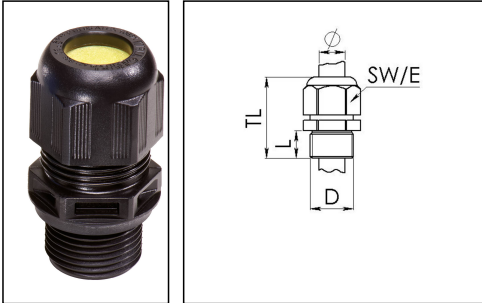

ESKE/1-L-e 32

Ex-cable gland, polyamide with long thread, RAL 9005, M32

Products may differ in size, colour and appearance to those shown. If you require further information or customisation, please contact us directly.

Material cable gland	Polyamide
Material sealing gasket	EPDM
Temp. range min	-40 °C
Temp. range max	75 °C
Protection class	IP66 / IP68 (5 bar 30 min)
Type of protection	Ex eb, Ex tb
Ex-Certificate	IECEX, ATEX
Glow wire test	750 °C
Thread type	M
Ø Connection thread D	32
Lead	1,5
Length screw-in thread L	15 mm
Ø cable diameter min	13 mm
Ø cable diameter max	21 mm
Key width SW	36 mm
Collar diameter (E)	40 mm
Total length TL	45 mm - 53 mm
Install. torques fitting	4,5 N m
Install. torques cap nut	3 N m
Equipment	Incl. connection thread gasket
Product Color	RAL 9005
Order no. RAL 9005	10103383
Type	ESKE/1-L-e 32
Packing unit	25
EAN number	4007685083300