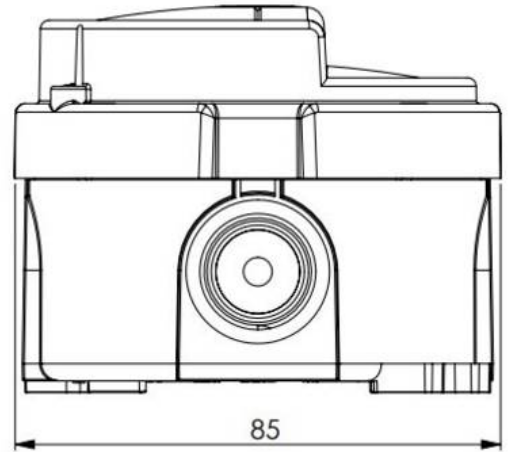

Your Contact:

WISKA Hoppmann GmbH

Kisdorfer Weg 28 · 24568 Kaltenkirchen · Germany

☎ +49-4191-508-0 · 📠 +49-4191-508-209

contact@wiska.de · www.wiska.com