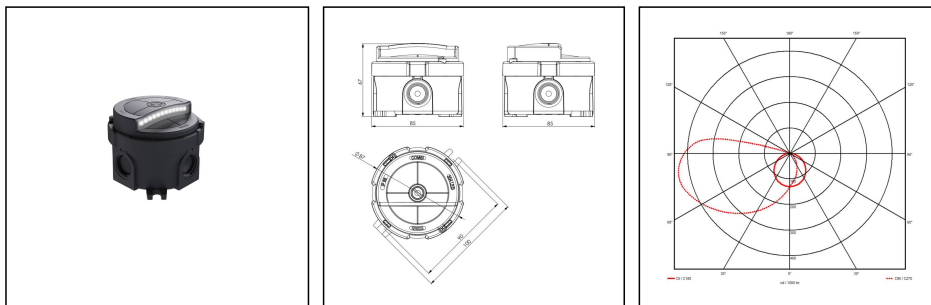

COMBI 304 LED Light AC BK

LED multi-purpose luminaire 304 IP68 plastic 2,5W, 230VAC

Products may differ in size, colour and appearance to those shown. If you require further information or customisation, please contact us directly.

WISKA-Order no.	10112591
Type	COMBI 304 LED Light AC BK
Material	Plastic
Globe colour	Opal
Power[^]	2,5 W
Voltage	230 V
Protection class	IP66
Type of Voltage	AC / DC
Frequence	50/60 Hz
Operational areas	Outdoor, Indoor
Temp. range min	-20 °C
Temp. range max	45 °C
Lightsource	LED
Lightsource incl.	Yes
Colour temperature	2700 K
Luminous flux	200 lm
Colour rendering index	RA>90
Type of cable gland	M 20 x 1,5
Average lamp durability	30000 h
Rated Lifetime	L90/B10 @Ta +45 °C
Mounting	Wall, Surface mounting
Colour	Black
External dimensions LxWxH	85x85x67mm
Weight	0,16 kg