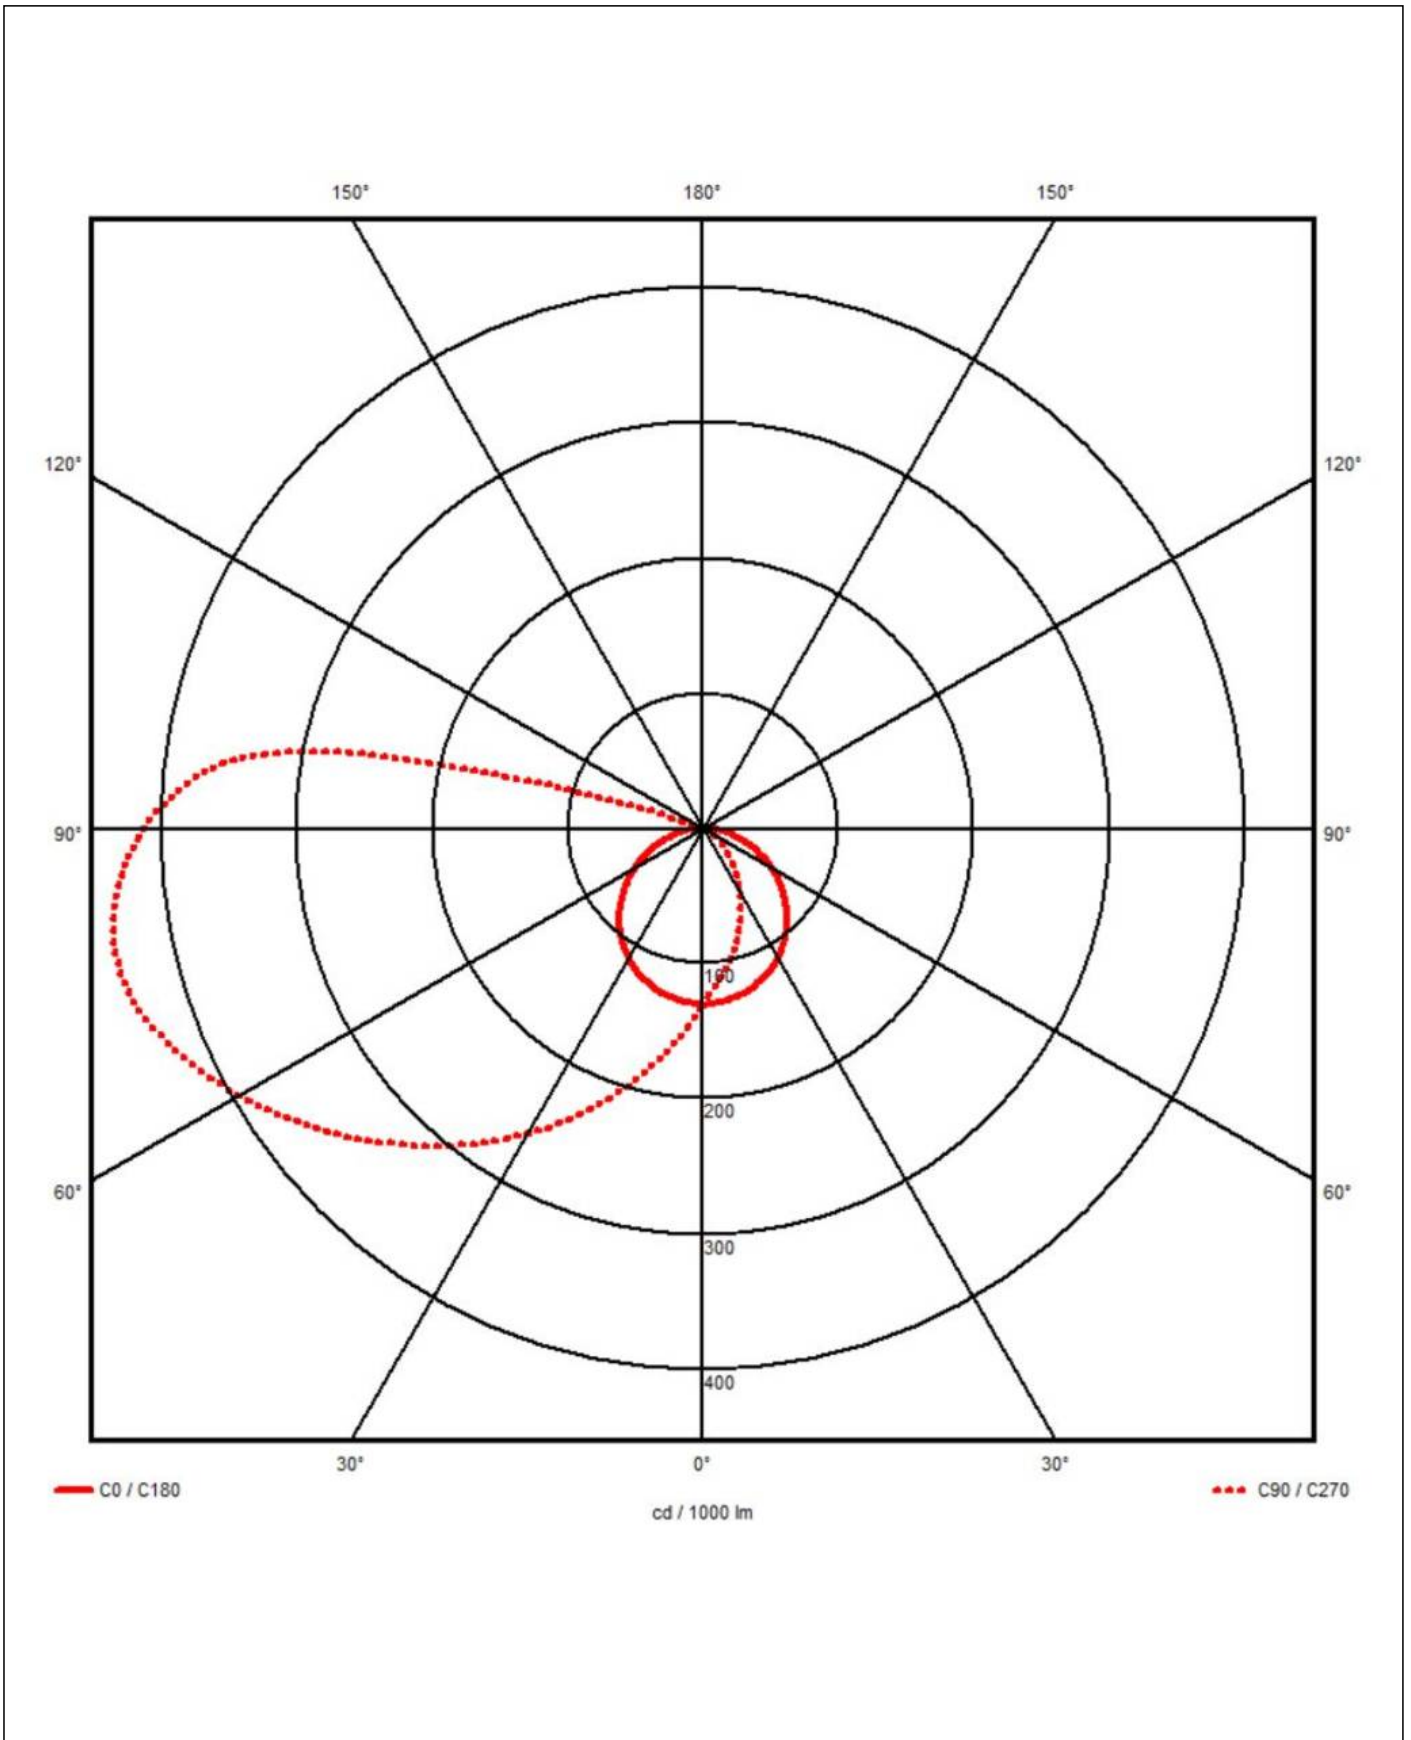

Your Contact:

WISKA Hoppmann GmbH

Kisdorfer Weg 28 · 24568 Kaltenkirchen · Germany

☎ +49-4191-508-0 · 📠 +49-4191-508-209

contact@wiska.de · www.wiska.com