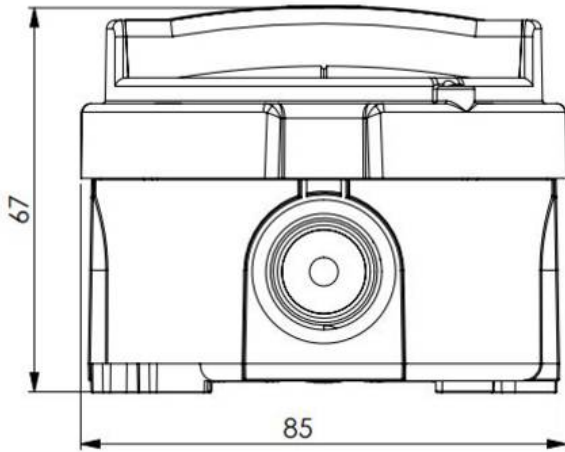

Your Contact:

WISKA Hoppmann GmbH

Kisdorfer Weg 28 · 24568 Kaltenkirchen · Germany

☎ +49-4191-508-0 · 📠 +49-4191-508-209

contact@wiska.de · www.wiska.com