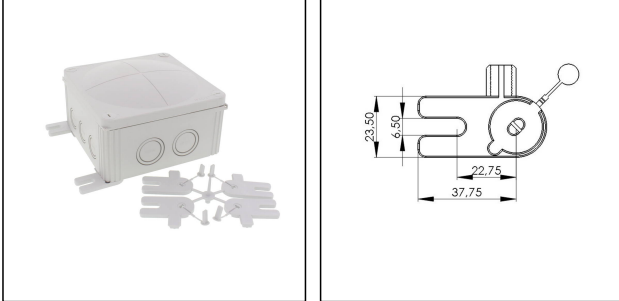

External mounting - COMBI LG

External mounting COMBI

Products may differ in size, colour and appearance to those shown. If you require further information or customisation, please contact us directly.

Material	Polyamide
Product Color	RAL 7035
Temp. range min	-30 °C
Temp. range max	100 °C
Type	External mounting - COMBI LG
WISKA-Order no.	10108836
Packing unit	2
EAN number	4007686071245
Tariff number	39269097