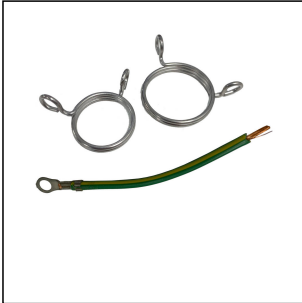

E-SPRING25

Products may differ in size, colour and appearance to those shown. If you require further information or customisation, please contact us directly.

Material	Stainless steel
Glow wire test	650 °C
Type of cable gland	M 25 x 1,5
Type	E-SPRING25
WISKA-Order no.	10112330
Packing unit	5

Remarks:

M25 Earthing Springs c/w Earth Leads & Screws (pack = 5)

Brass earthing spring M25 suitable for COMBI

21.06.2024

Your Contact:

WISKA Hoppmann GmbH

Kisdorfer Weg 28 · 24568 Kaltenkirchen · Germany

☎ +49-4191-508-0 · 📠 +49-4191-508-209