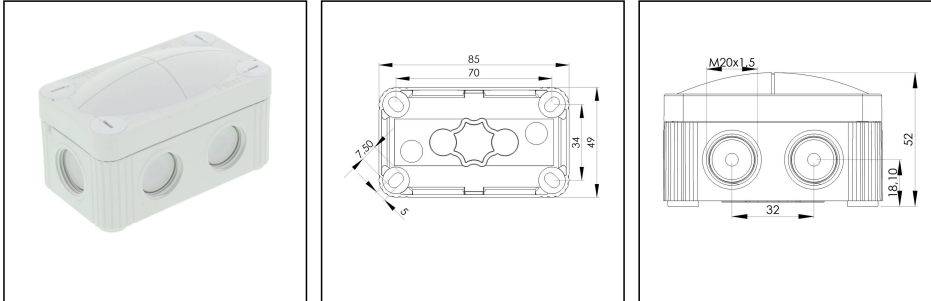

COMBI 206/5 LG

Junction box 85x49x51mm, plastic, RAL 7035, with terminal block

Products may differ in size, colour and appearance to those shown. If you require further information or customisation, please contact us directly.

Material	Polypropylene
Material sealing gasket	TPE
Temp. range min	-30 °C
Temp. range max	100 °C
Temperatures during install.	-5 °C - 60 °C
Protection class	IP66 / IP67
Glow wire test	750 °C
Voltage	400 V
Rated current / A (Terminal)	32 A
Rated cross section	1,5 mm ²
Terminals/poles	5-pole, 1,5 mm ²
Fixing	4 internal openings
Ø cable diameter min	3 mm
Ø cable diameter max	12 mm
External dimensions LxWxH	85 x 49 x 51mm
Using for cable gland	
Product Color	RAL 7035
Order no. RAL 7035	10109570
Type	COMBI 206/5 LG
Packing unit	10
ETIM-Classification	EC002600
EAN number	4007686094534
Tariff number	85369010

Equipment:

- 6 M20 threaded membrane entries
- 2 membrane cable entries through rear
- 4 captive cover screws
- inclusive terminal block 5-poles, 1,5mm²

Fixing:

With 4 internal openings outside of the sealing area