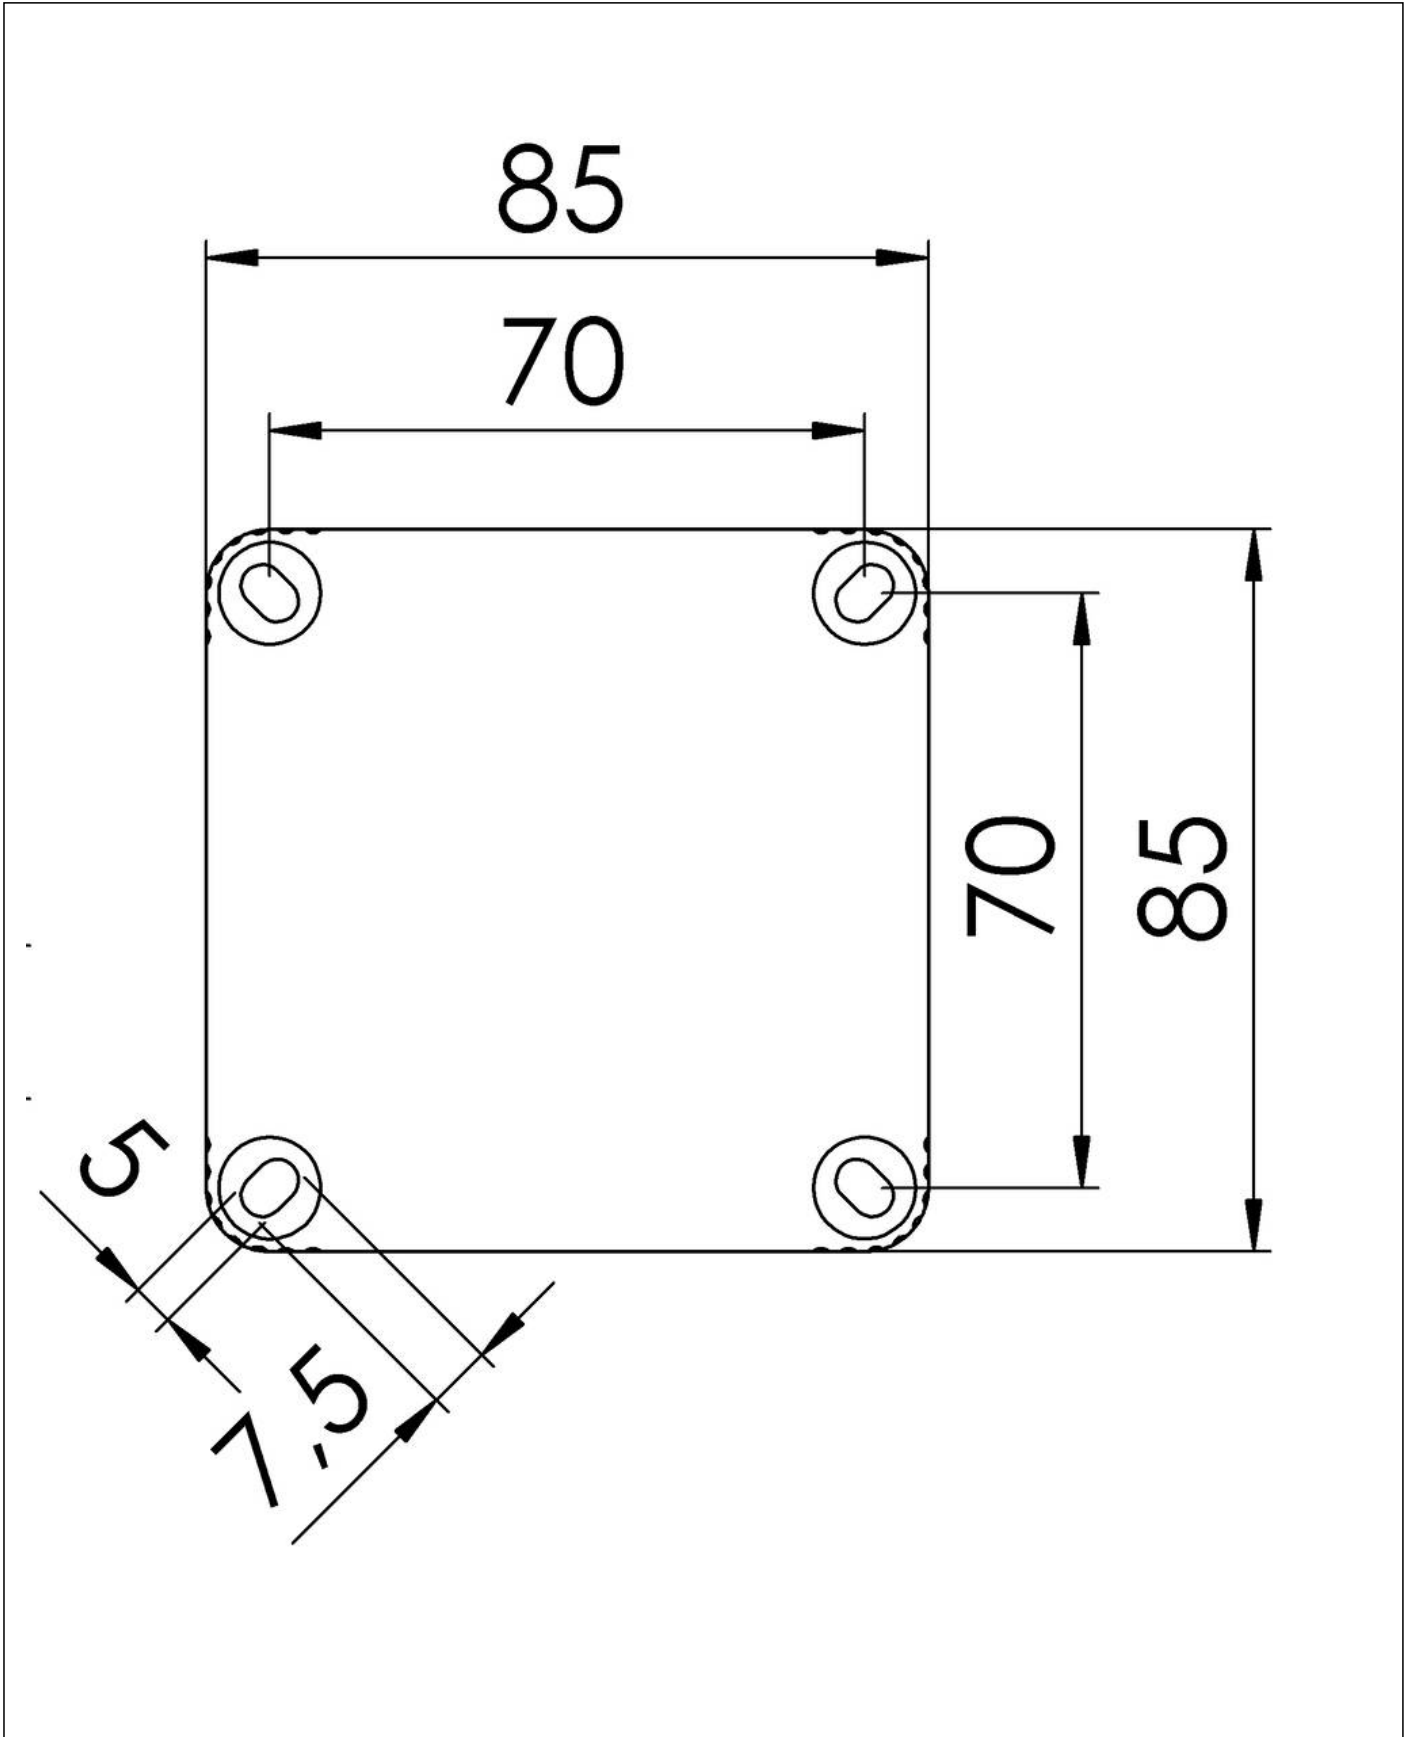

Your Contact:

WISKA Hoppmann GmbH

Kisdorfer Weg 28 · 24568 Kaltenkirchen · Germany

☎ +49-4191-508-0 · 📠 +49-4191-508-209

contact@wiska.de · www.wiska.com