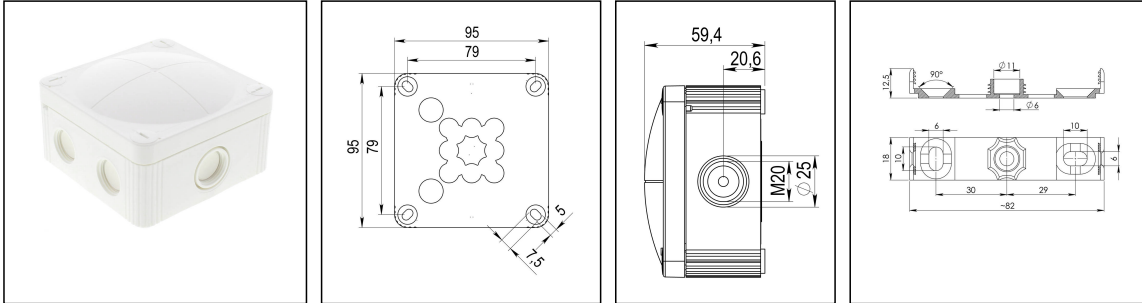

COMBI 407 WH

Junction box 95x95x60mm, polypropylene, RAL 9001

Products may differ in size, colour and appearance to those shown. If you require further information or customisation, please contact us directly.

Material	Polypropylene
Material sealing gasket	TPE
Temp. range min	-30 °C
Temp. range max	100 °C
Temperatures during install.	-5 °C - 60 °C
Protection class	IP66 / IP67
Glow wire test	750 °C
Voltage	690 V
Rated cross section	4 mm ²
Fixing	4 internal openings
Ø cable diameter min	3 mm
Ø cable diameter max	12 mm
External dimensions LxWxH	95 x 95 x 60mm
Type of cable gland	M 20 x 1,5, M 25 x 1,5
Using for cable gland	
Product Color	RAL 9001
WISKA-Order no.	10105598
Type	COMBI 407 WH
Packing unit	5
ETIM-Classification	EC002600
EAN number	4007686010824
Tariff number	39269097

Equipment:

- 6x M20 threaded membrane entries and 1 middle M20 threaded membrane entry with knockout to M25
- 2 membrane cable entries through rear
- 4 captive cover screws
- including mounting clip

Fixing: