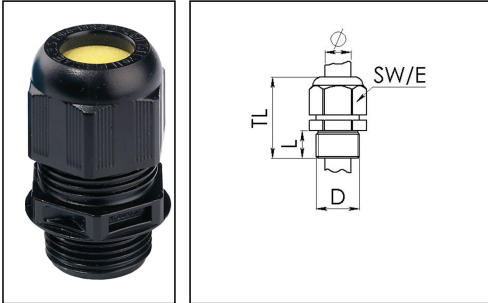

ESKE/1-e 12

Ex-cable gland, polyamide with short thread, RAL 9005, M12

Products may differ in size, colour and appearance to those shown. If you require further information or customisation, please contact us directly.

Material cable gland	Polyamide
Material sealing gasket	EPDM
Temp. range min	15 °C
Temp. range max	65 °C
Protection class	IP66 / IP68 (5 bar 30 min)
Type of protection	Ex eb, Ex tb
Ex-Certificate	IECEx, ATEX
Glow wire test	750 °C
Thread type	M
Ø Connection thread D	12
Lead	1,5
Length screw-in thread L	9 mm
Ø cable diameter min	3 mm
Ø cable diameter max	6 mm
Key width SW	16 mm
Collar diameter (E)	18 mm
Total length TL	29 mm - 34 mm
Install. torques fitting	2 N m
Install. torques cap nut	2 N m
Equipment	Incl. connection thread gasket
Product Color	RAL 9005
Order no. RAL 9005	10103363
Type	ESKE/1-e 12
Packing unit	50
EAN number	4007685082747