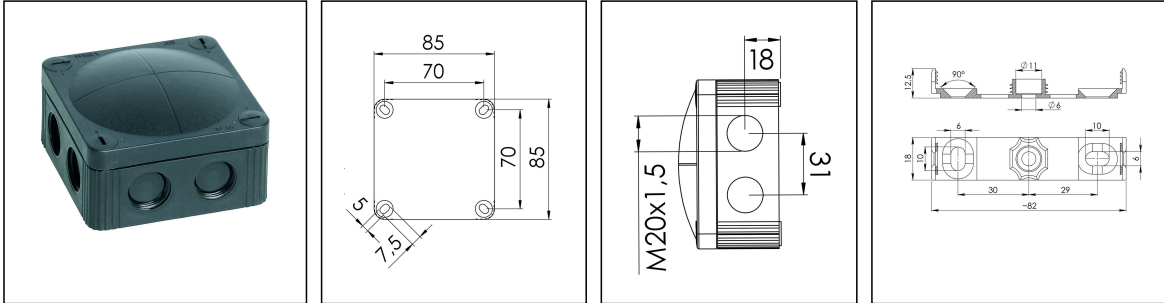

COMBI 308 BK

Junction box 85x85x51mm, polypropylene, RAL 9005

Products may differ in size, colour and appearance to those shown. If you require further information or customisation, please contact us directly.

Material	Polypropylene
Material sealing gasket	TPE
Temp. range min	-30 °C
Temp. range max	100 °C
Temperatures during install.	-5 °C - 60 °C
Protection class	IP66 / IP67
Glow wire test	750 °C
Voltage	400 V
Rated cross section	4 mm ²
Fixing	4 internal openings
Ø cable diameter min	3 mm
Ø cable diameter max	12 mm
External dimensions LxWxH	85 x 85 x 51mm
Type of cable gland	M 20 x 1,5
Using for cable gland	
Product Color	RAL 9005
WISKA-Order no.	10060581
Type	COMBI 308 BK
Packing unit	5
ETIM-Classification	EC002600
EAN number	4007685605816
Tariff number	39269097

Equipment:

- 8 M20 threaded membrane entries
- 4 captive cover screws
- including mounting clip

Fixing:

With mounting clip or 4 internal openings outside of the sealing area

Recommended accessories

DIN Rail Kit - COMBI 108 / 308	10060362
MP-S Mounting plate small	10105774
MP-L Mounting plate large COMBI / WHK	10105775
External mounting - COMBI LG	10108836
ZER 4-12 LG	10109800
SP-KT-W 221/CSM-3x221-413	22001114
SP-KT-W 221/CSM	22001115
SP-HKT 11/5 Terminal block	22001132