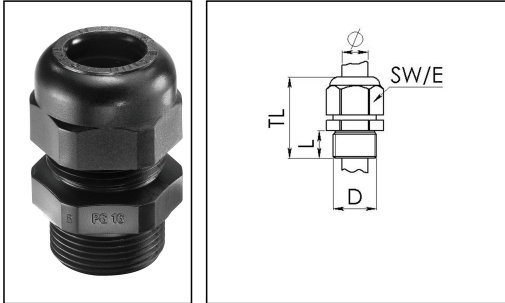

SKV 48

Cable gland, polyamide, Pg 48, RAL 9005

Products may differ in size, colour and appearance to those shown. If you require further information or customisation, please contact us directly.

Material cable gland	Polyamide
Material sealing gasket	EPDM
Temp. range min	-40 °C
Temp. range max	100 °C
Protection class	IP68 (5 bar 30 min)
Thread type	PG
Ø Connection thread D	48
Length screw-in thread L	15 mm
Ø cable diameter min	36 mm
Ø cable diameter max	44 mm
Key width SW	65 mm
Collar diameter (E)	73 mm
Total length TL	60 mm - 68 mm
Glow wire test	750 °C
Type of cable anchorage	A
Product Color	RAL 9005
Order no. RAL 9005	10066200
Type	SKV 48
Packing unit	4
ETIM-Classification	EC000441